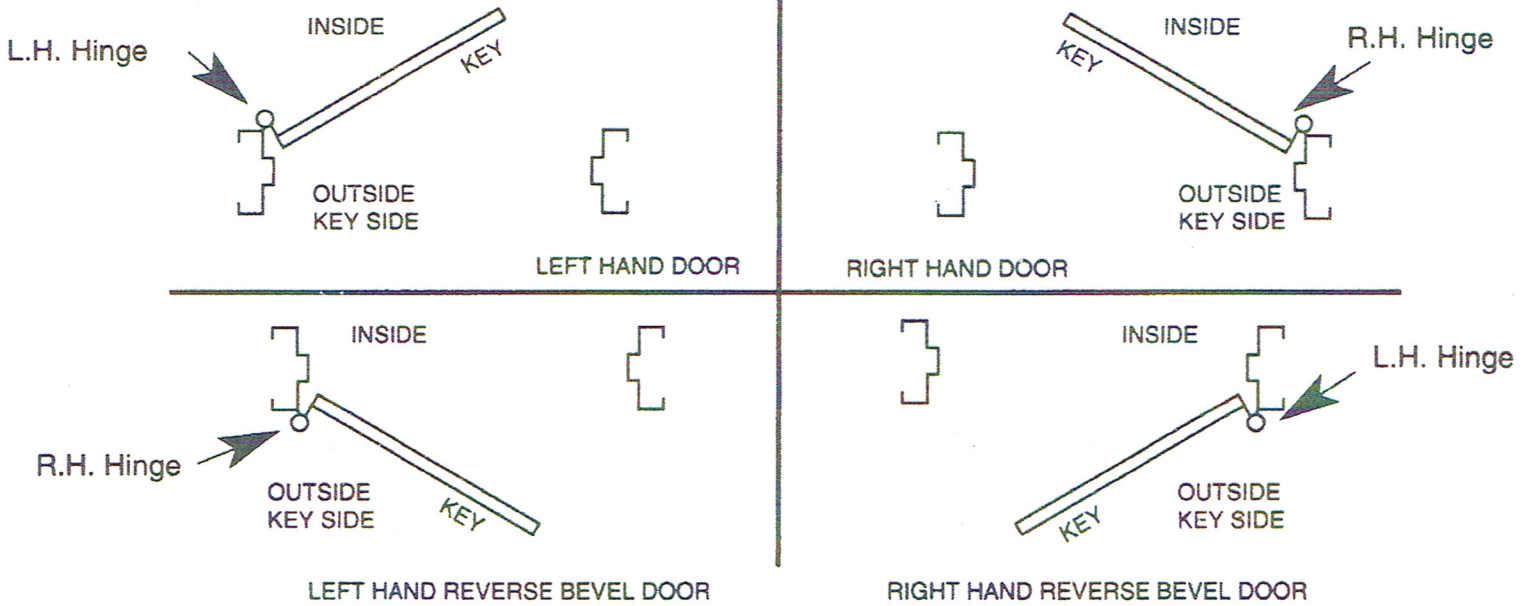

BOSTON COMMERCIAL DOOR COMPANY

530 WEST STREET
BRAINTREE, MA 02184

781 380 4000

SINGLE DOORS

Hand all doors by standing outside or key side — facing door

PAIRS OF DOORS